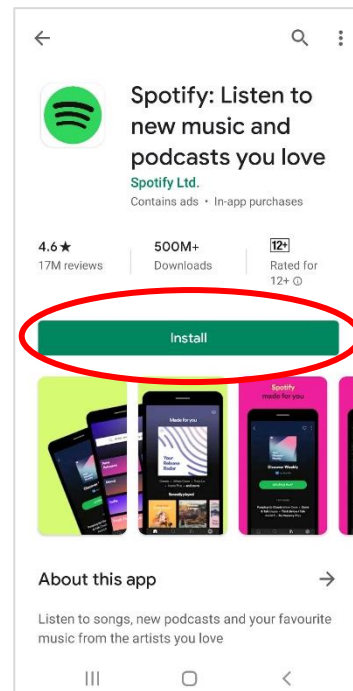

Get the Leading Sheep Podcast - Android

Downloading Spotify

Spotify is one of the apps where the Around the Camp podcast is published. To access the podcast on the go you will need to download the Spotify App. This will be particularly important if you would like to listen to the podcast while in the car, on the tractor or on your morning run! Please note that to download the app you may need your Google ID, so it will be handy to have this on hand before starting this process.

1. Downloading the Spotify App is done through the Play Store. Select the Play Store on your home page.
2. Use the Search function to find 'Spotify'.

3. Select Spotify – It should be one of the first options to appear.
4. Select 'Install'. Once you have done this you may be prompted to enter your Google ID.

1. Open the Spotify app.

2. The Spotify landing page will ask you to sign in. The easiest way to go about this is to Sign up for free.

3. You will be prompted to enter your email, the password you would like to use, your date of birth, gender and name. Enter these credentials and after each click 'next' / 'create'