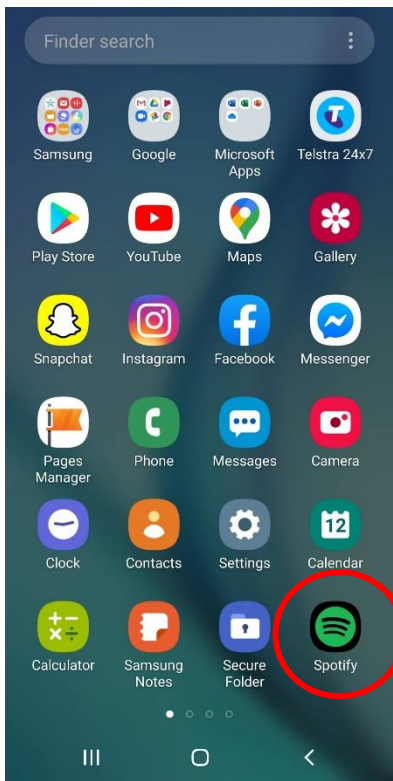

1. Open the Spotify app.