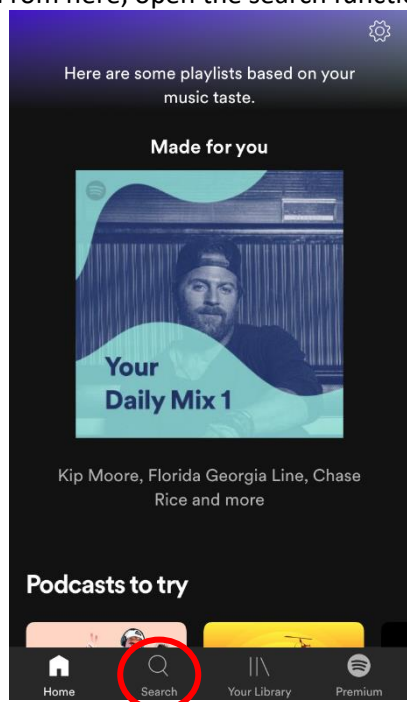

Finding the Around the Camp podcast

Congratulations! You are almost there. Please note that next time you would like to listen to a podcast it will only be this part of the instructions you will require.

1. Once you have completed the above process you will find yourself on the landing page of Spotify. From here, open the search function.
2. Search 'Leading Sheep'