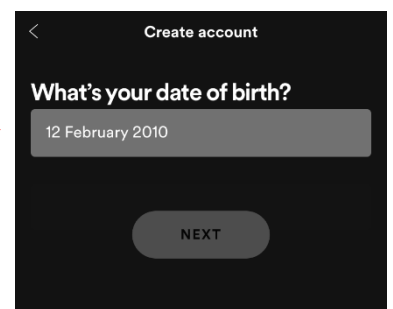

1. Downloading the Spotify App is done through the Play Store. Select the Play Store on your home page.
2. Use the Search function to find 'Spotify'.

3. Select Spotify – It should be one of the first options to appear.
4. Select 'Install'. Once you have done this you may be prompted to enter your Google ID.

1. Open the Spotify app.

2. The Spotify landing page will ask you to sign in. The easiest way to go about this is to Sign up for free.

3. You will be prompted to enter your email, the password you would like to use, your date of birth, gender and name. Enter these credentials and after each click 'next' / 'create'