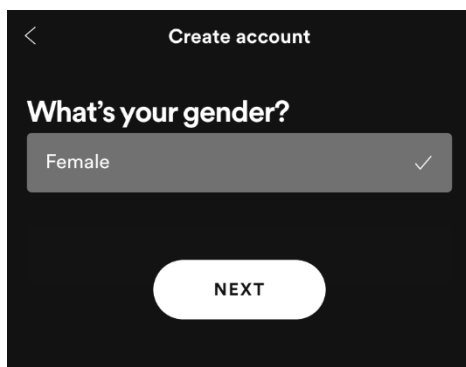

1. Downloading the Spotify App is done through the Play Store. Select the Play Store on your home page.
2. Use the Search function to find 'Spotify'.

3. Select Spotify – It should be one of the first options to appear.
4. Select 'Install'. Once you have done this you may be prompted to enter your Google ID.

1. Open the Spotify app.

2. The Spotify landing page will ask you to sign in. The easiest way to go about this is to Sign up for free.

3. You will be prompted to enter your email, the password you would like to use, your date of birth, gender and name. Enter these credentials and after each click 'next' / 'create'