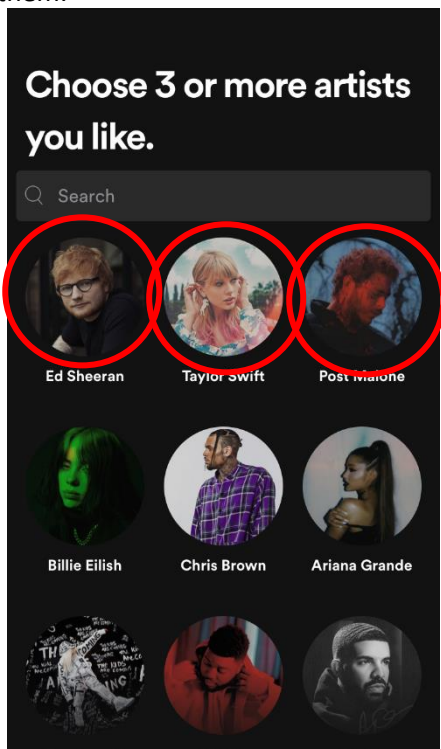

1. Open the Spotify app.

2. The Spotify landing page will ask you to sign in. The easiest way to go about this is to Sign up for free.

3. You will be prompted to enter your email, the password you would like to use, your date of birth, gender and name. Enter these credentials and after each click 'next' / 'create'

4. Spotify will then ask you to choose three music artists that you like. If you are using Spotify only for listening to podcasts it will be easiest to select the first three that appear – otherwise, search some artists that you like and select them.