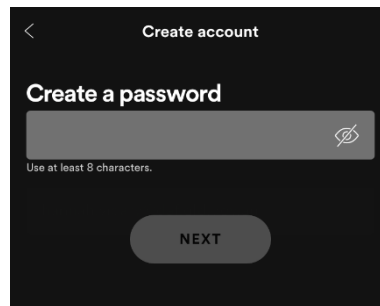

1. Downloading the Spotify App is done through the Play Store. Select the Play Store on your home page.
2. Use the Search function to find 'Spotify'.

3. Select Spotify – It should be one of the first options to appear.
4. Select 'Install'. Once you have done this you may be prompted to enter your Google ID.

1. Open the Spotify app.

2. The Spotify landing page will ask you to sign in. The easiest way to go about this is to Sign up for free.

3. You will be prompted to enter your email, the password you would like to use, your date of birth, gender and name. Enter these credentials and after each click 'next' / 'create'