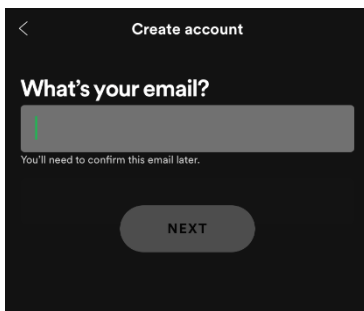

1. Downloading the Spotify App is done through the Play Store. Select the Play Store on your home page.
2. Use the Search function to find 'Spotify'.

3. Select Spotify – It should be one of the first options to appear.
4. Select 'Install'. Once you have done this you may be prompted to enter your Google ID.

1. Open the Spotify app.

2. The Spotify landing page will ask you to sign in. The easiest way to go about this is to Sign up for free.

3. You will be prompted to enter your email, the password you would like to use, your date of birth, gender and name. Enter these credentials and after each click 'next' / 'create'