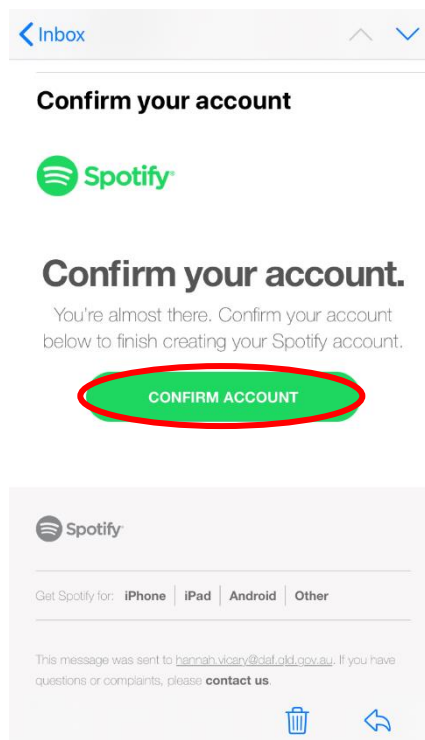

5. You will receive an email from Spotify asking you to confirm your account. Open the email and select 'Confirm Account'.