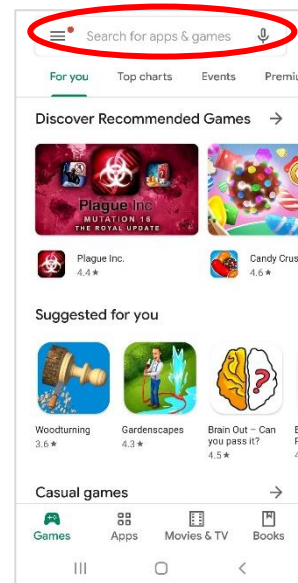

Get the Leading Sheep Podcast - Android

Downloading Spotify

Spotify is one of the apps where the Around the Camp podcast is published. To access the podcast on the go you will need to download the Spotify App. This will be particularly important if you would like to listen to the podcast while in the car, on the tractor or on your morning run! Please note that to download the app you may need your Google ID, so it will be handy to have this on hand before starting this process.

1. Downloading the Spotify App is done through the Play Store. Select the Play Store on your home page.
2. Use the Search function to find 'Spotify'.

3. Select Spotify – It should be one of the first options to appear.
4. Select 'Install'. Once you have done this you may be prompted to enter your Google ID.