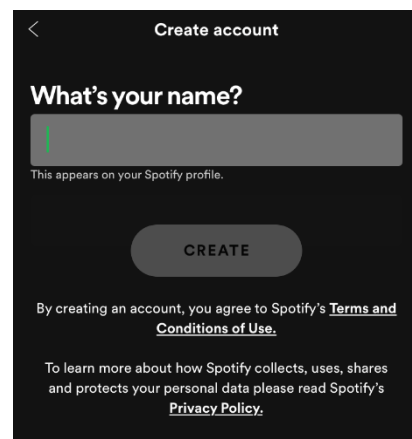

1. Downloading the Spotify App is done through the Play Store. Select the Play Store on your home page.
2. Use the Search function to find 'Spotify'.

3. Select Spotify – It should be one of the first options to appear.
4. Select 'Install'. Once you have done this you may be prompted to enter your Google ID.

1. Open the Spotify app.

2. The Spotify landing page will ask you to sign in. The easiest way to go about this is to Sign up for free.

3. You will be prompted to enter your email, the password you would like to use, your date of birth, gender and name. Enter these credentials and after each click 'next' / 'create'

4. Spotify will then ask you to choose three music artists that you like. If you are using Spotify only for listening to podcasts it will be easiest to select the first three that appear – otherwise, search some artists that you like and select them.