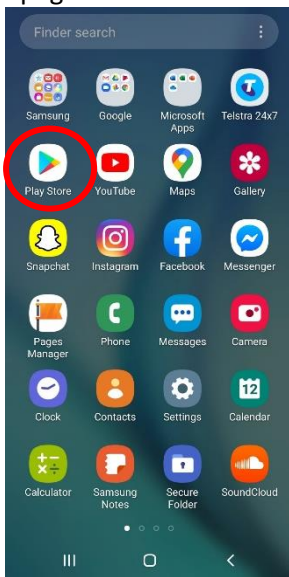

Get the Leading Sheep Podcast - Android

Downloading Spotify

Spotify is one of the apps where the Around the Camp podcast is published. To access the podcast on the go you will need to download the Spotify App. This will be particularly important if you would like to listen to the podcast while in the car, on the tractor or on your morning run! Please note that to download the app you may need your Google ID, so it will be handy to have this on hand before starting this process.

1. Downloading the Spotify App is done through the Play Store. Select the Play Store on your home page.
2. Use the Search function to find 'Spotify'.

3. Select Spotify – It should be one of the first options to appear.
4. Select 'Install'. Once you have done this you may be prompted to enter your Google ID.